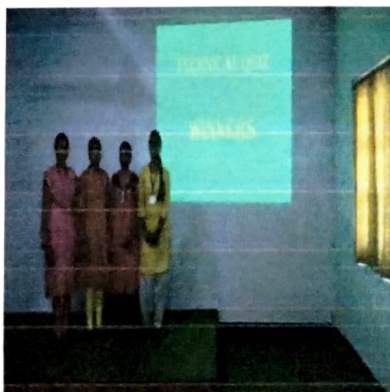

ST. ANN'S COLLEGE FOR WOMEN

(Affiliated to Acharya Nagarjuna University,
Recognized Under Section 2(f) of UGC Act 1956-New Delhi)

Amaravathi Road, Gorantla, Guntur – 522034 (A.P)

Email: st_anns_coll@yahoo.co.in Website: www.stannscollegeforwomen.org

DEPARTMENT OF MATHEMATICS

Class/Year : II & III B Sc (MPC, MPCs & MSCs)
Name of the Activity : Quiz Competition
Date : 24-07-2018
No. of Students Attended : 310

The Department of Mathematics conducted **QUIZ COMPETITION** in the academic year 2018-2019 on 24th July 2018. All the students of the Department of II & III B Sc (MPC, MPCs & MSCs) students were participated in the event. It was held in four rounds of General Knowledge, Subject round & Visual round and rapid fire in the concepts of statistics. Six groups of five members each had actively participated to perform their comprehensive level. **Group-C of R. Sumathi & Team** won the first prize and **Group-A of A. Jyothi & Team** got the Second prize. There were presented with certificates.

THE WINNERS AND RUNNERS IN QUIZ COMPETITION:

S.No	Winners - Group C	Runners - Group A
01	R. Sumathi	A. Jyothi
02	Y. Geetha Rani	L. Siva Parvathi
03	K. Pavani	A. Lavanya
04	P. Srilatha	B. Sunitha
05	S. Siva Gayathri	B. Neelima
Total Score	16	13

PRINCIPAL
St. Ann's College for Women
Gorantla, Guntur-522 034.